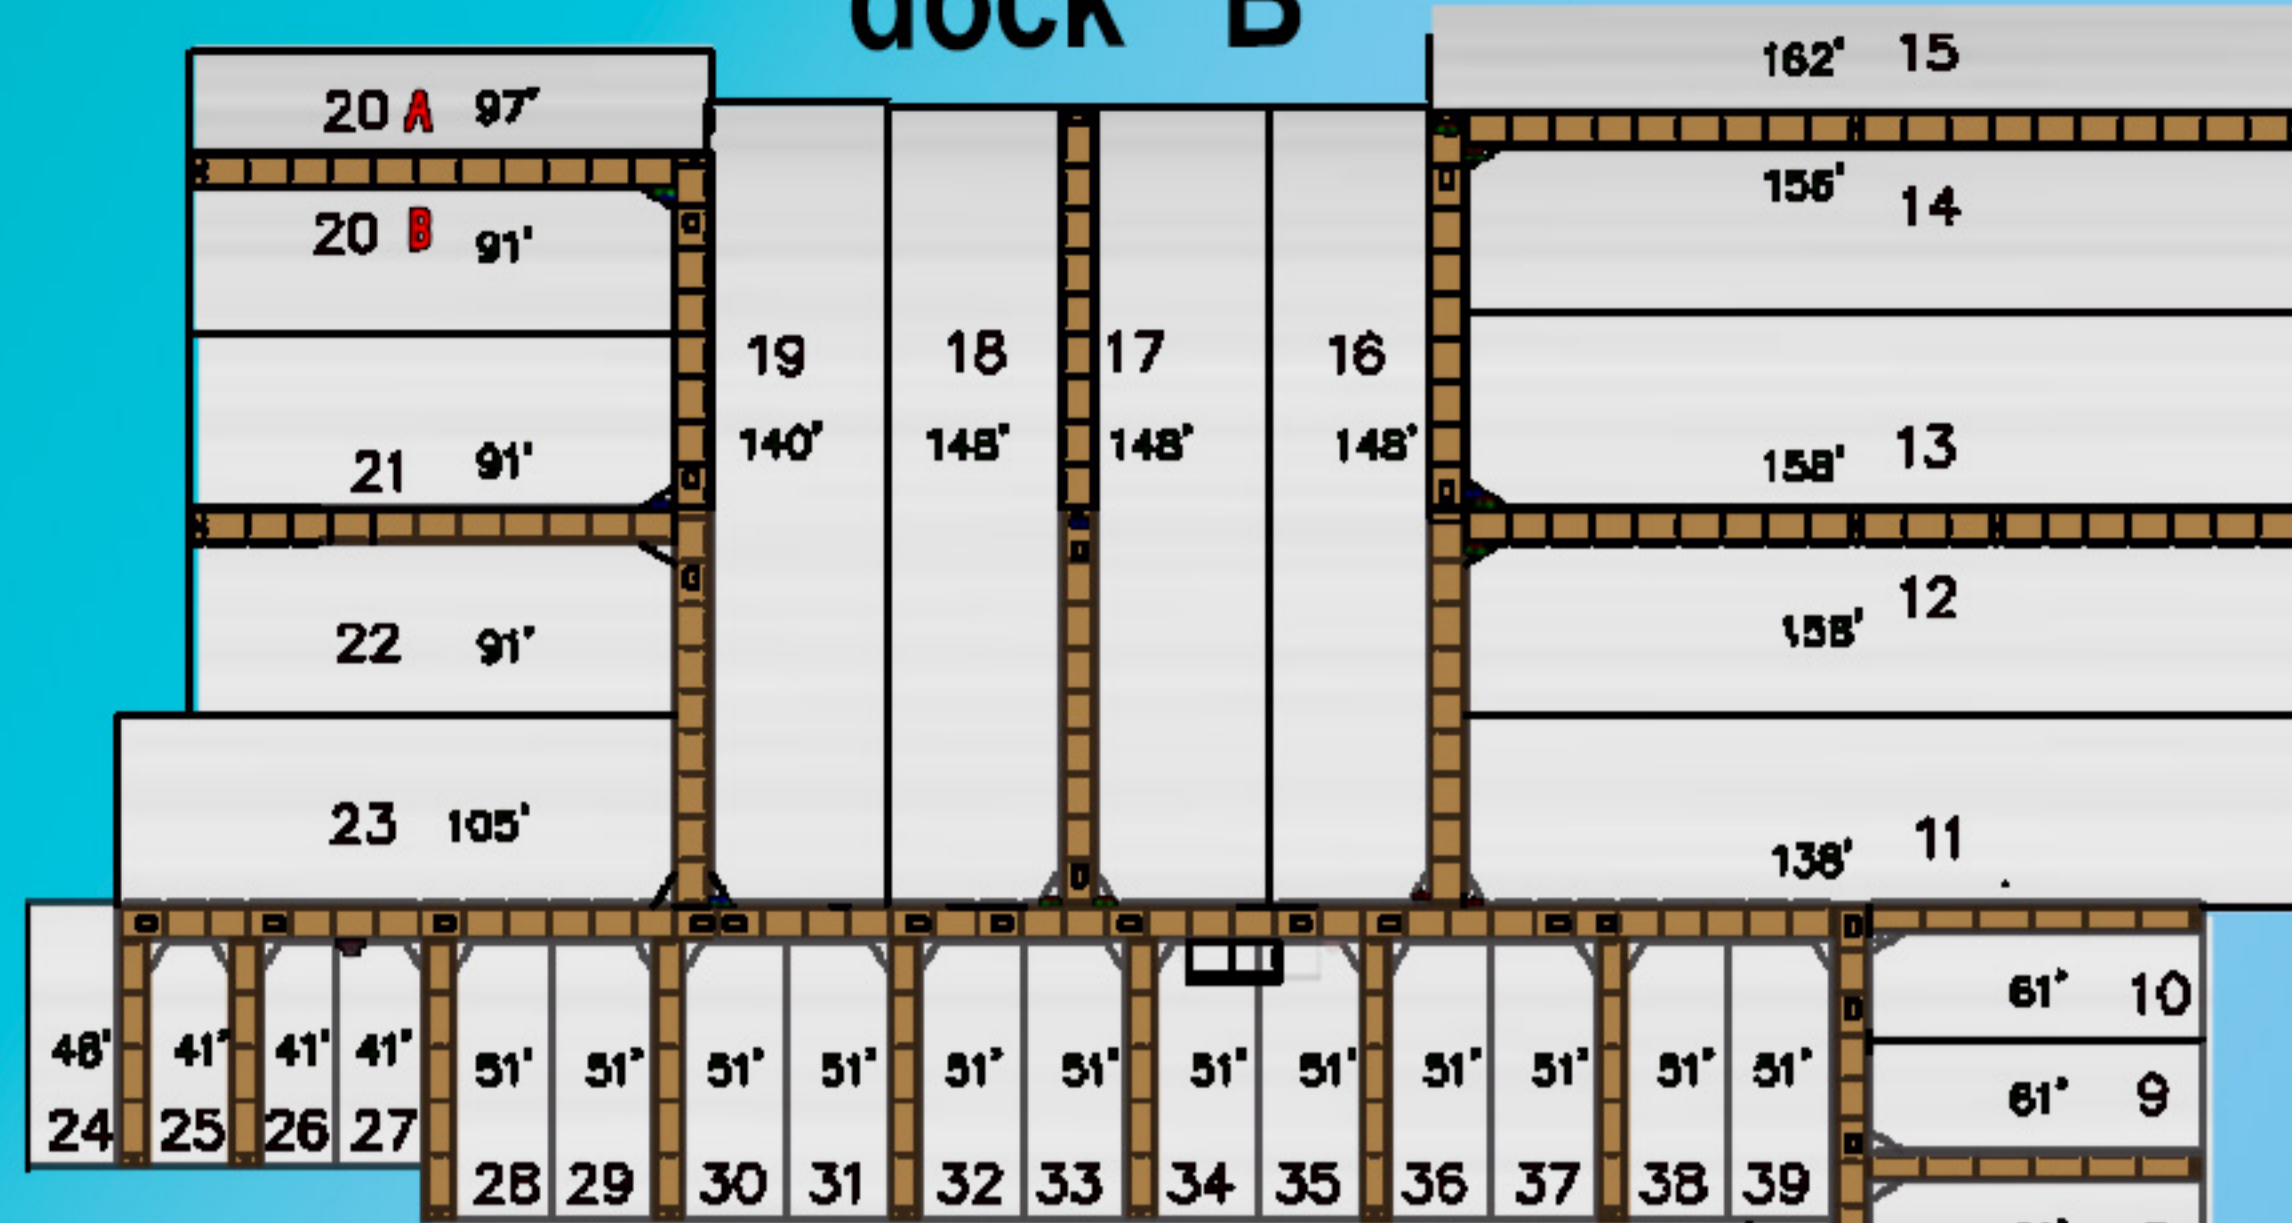

dock "B"

dock "A"

dock "C"

PORT
CAPITAN

OFICINA MARINA

Bathrooms

ENTRANCE
EXIT

E

dock "D"

NAVIGATION CANAL

dock "P"

NAVIGATION CANAL

Bathrooms

YACHT CLUB

BOAT RAMP

dock "E"